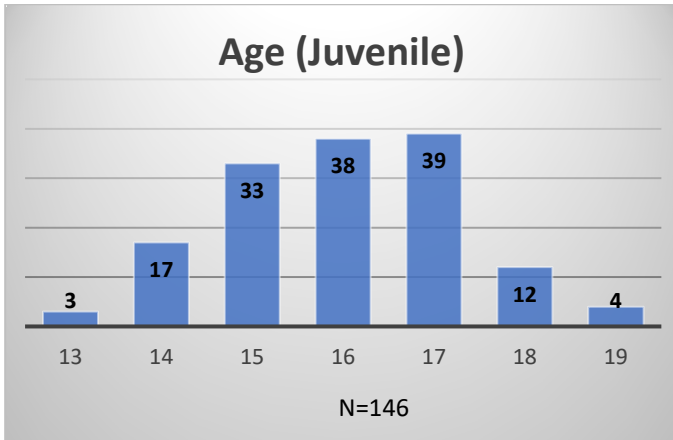

Daily Data Dashboard – February 16, 2024

Demographics for JTDC Population

Friday Morning Midnight Count

Total # of probation Involved youth¹: 1,352

¹ Probation Active: Any youth who is pending sentencing with an active social history, has been formally placed on probation or supervision with Cook County Juvenile Probation on the date of the report.

*Age, Gender and Race for Criminal Court population (N=1) is not represented in this report.

Daily Data Dashboard – February 16, 2024
Demographics for JTDC Population
Friday Morning Midnight Count