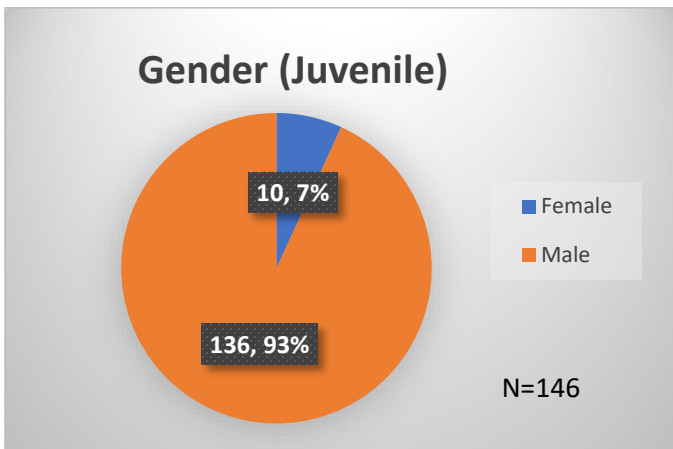

Daily Data Dashboard – February 16, 2024

Demographics for JTDC Population

Friday Morning Midnight Count

Total # of probation Involved youth¹: 1,352

¹ Probation Active: Any youth who is pending sentencing with an active social history, has been formally placed on probation or supervision with Cook County Juvenile Probation on the date of the report.

*Age, Gender and Race for Criminal Court population (N=1) is not represented in this report.

Daily Data Dashboard – February 16, 2024
Demographics for JTDC Population
Friday Morning Midnight Count