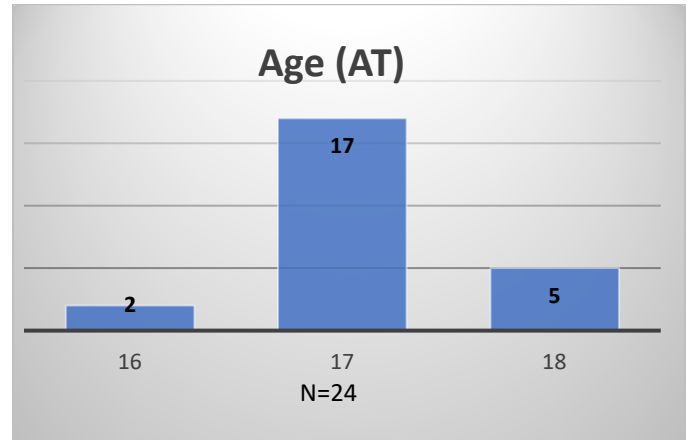

Daily Data Dashboard – February 16, 2024

Demographics for JTDC Population

Friday Morning Midnight Count

Total # of probation Involved youth¹: 1,352

¹ Probation Active: Any youth who is pending sentencing with an active social history, has been formally placed on probation or supervision with Cook County Juvenile Probation on the date of the report.

*Age, Gender and Race for Criminal Court population (N=1) is not represented in this report.

Daily Data Dashboard – February 16, 2024
Demographics for JTDC Population
Friday Morning Midnight Count