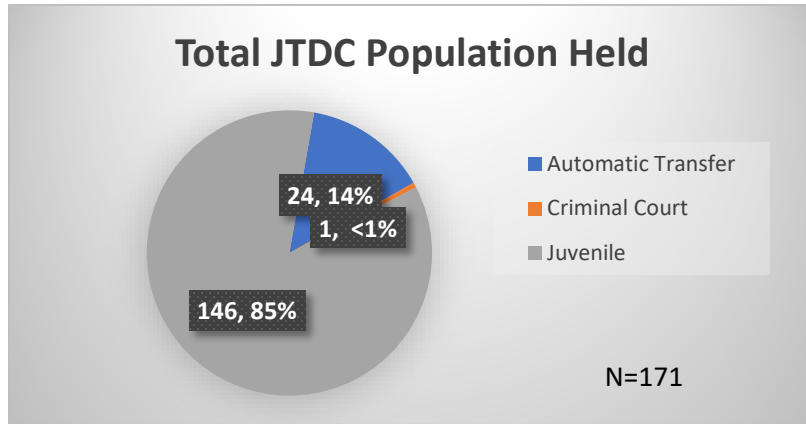

Daily Data Dashboard – February 16, 2024

Demographics for JTDC Population

Friday Morning Midnight Count

Total # of probation Involved youth¹: 1,352

¹ Probation Active: Any youth who is pending sentencing with an active social history, has been formally placed on probation or supervision with Cook County Juvenile Probation on the date of the report.

*Age, Gender and Race for Criminal Court population (N=1) is not represented in this report.

Daily Data Dashboard – February 16, 2024
Demographics for JTDC Population
Friday Morning Midnight Count