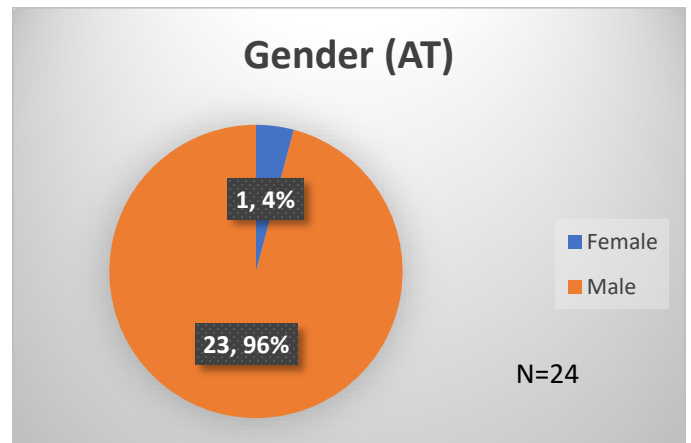

Daily Data Dashboard – February 16, 2024

Demographics for JTDC Population

Friday Morning Midnight Count

Total # of probation Involved youth¹: 1,352

¹ Probation Active: Any youth who is pending sentencing with an active social history, has been formally placed on probation or supervision with Cook County Juvenile Probation on the date of the report.

*Age, Gender and Race for Criminal Court population (N=1) is not represented in this report.

Daily Data Dashboard – February 16, 2024
Demographics for JTDC Population
Friday Morning Midnight Count